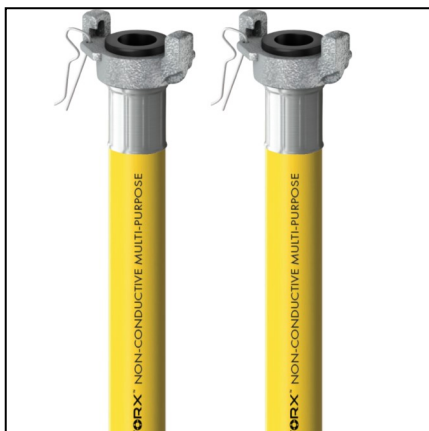

JACKHAMMER HOSE ASSEMBLY YELLOW