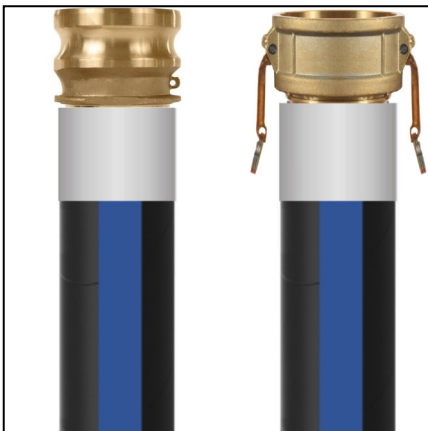

ITEM NUMBER	ID	LENGTHS	WORKING PSI
WDRWD225BRCECSF	2"	25'	150
WDRWD325BRCECSF	3"	25'	150
WDRWD425BRCECSF	4"	25'	150
WDRWD625BRCECSF	6"	25'	150