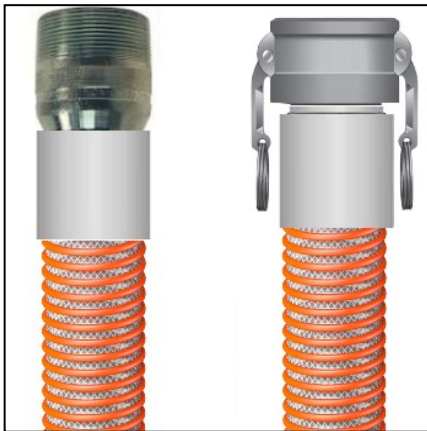

SHIPYARD SUPPLY

RUBBERWORX

REINFORCED WATER SUCTION AND DISCHARGE

TUBE: PVC
REINFORCEMENT : TEXTILE BRAID
COVER: PVC WITH AN ORANGE PVC HELIX
TEMPERATURE: -13°F to 140°F

FEMALE ALUMINUM CAMLOCK BY MALE PLATED NPT