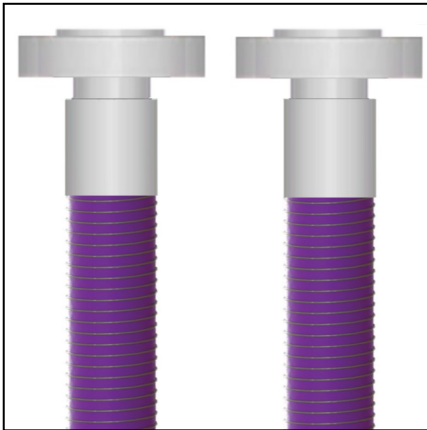

250 PSI FIX BY FLOAT STAINLESS 150# FLANGES

ITEM NUMBER	ID	LENGTHS	WORKING PSI
CC-P-PS-SS220	2"	20'	250
CC-P-PS-SS320	3"	20'	250
CC-P-PS-SS420	4"	20'	250
CC-P-PS-SS620	6"	20'	250
CC-P-PS-SS820	8"	20'	250
CC-P-PS-SS1020	10"	20'	250
CC-P-PS-SS1220	12"	20'	250