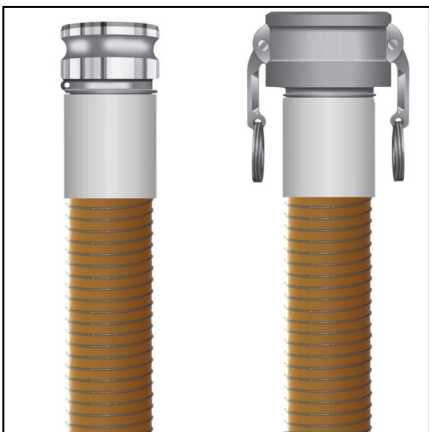

250 PSI MALE BY FEMALE STAINLESS CAMLOCKS

ITEM NUMBER	ID	LENGTHS	WORKING PSI
CC-OR-SS-SCE220	2"	20'	250
CC-OR-SS-SCE320	3"	20'	250
CC-OR-SS-SCE420	4"	20'	250
CC-OR-SS-SCE620	6"	20'	250
CC-OR-SS-SCE820	8"	20'	250
CC-OR-SS-SCE1020	10"	20'	250
CC-OR-SS-SCE1220	12"	20'	250