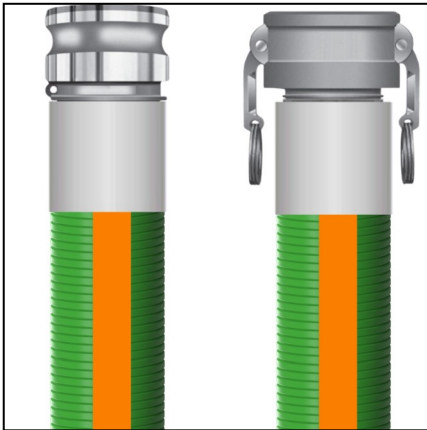

SHIPYARD SUPPLY

RUBBERWORX

METALFLEX - ANNULAR STANDARD 316 CORE 304 DOUBLE BRAID

TUBE: 316L STAINLESS STEEL
REINFORCEMENT : DOUBLE BRAID 304 STAINLESS STEEL
CONSTRUCTION: ANNUALR STANDARD PITCH

FIX BY FLOAT CARBON 150# FLANGES

SHIPYARD SUPPLY

RUBBERWORX

UHMW CHEMICAL 250 PSI

TUBE: WHITE FDA UHMWPE
REINFORCEMENT : TWO PLY TEXTILE AND WIRE HELIX
COVER: GREEN EPDM
TEMPERATURE: -40°F to 250°F

250 PSI MALE BY FEMALE STAINLESS CAMLOCKS