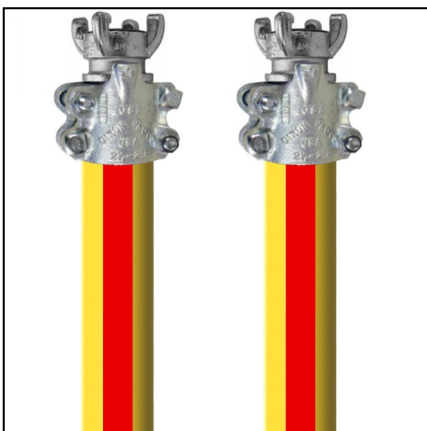

600 PSI UNIVERSAL CROW FOOT