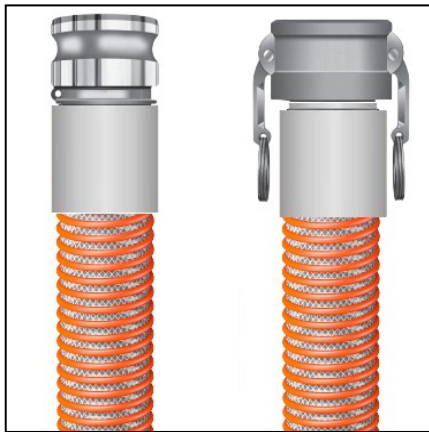

SHIPYARD SUPPLY

RUBBERWORX

REINFORCED WATER SUCTION AND DISCHARGE

TUBE: PVC
REINFORCEMENT : TEXTILE BRAID
COVER: PVC WITH AN ORANGE PVC HELIX
TEMPERATURE: -13°F to 140°F

MALE BY FEMALE ALUMINUM CAMLOCKS

ITEM NUMBER	ID	LENGTHS	WORKING PSI
WSKSR220ALCECSL	2"	20'	100
WSKSR320ALCECSL	3"	20'	100
WSKSR420ALCECSL	4"	20'	75
WSKSR620ALCECSL	6"	20'	70
WSKSR820ALCECSL	8"	20'	70