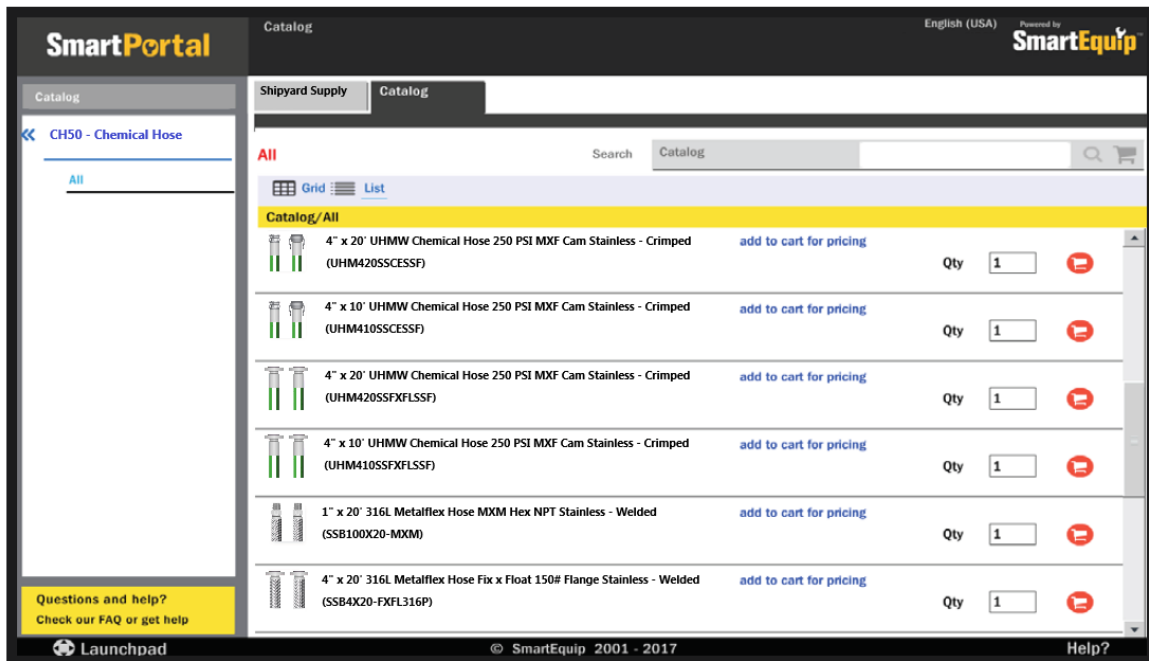

Ask about our specialized racks for shipping and on-site storage

- STANDARD DELIVERY
- HOT SHOT DELIVERY

- HOSE RACKS
- FULL TRUCKLOAD
- ON-SITE ORGANIZATION
- STACKABLE

HOW TO BUY

- Call your local representative or any of the experts at Shipyard Supply. Rental products are our business and we are here to help you 24/7
- Email us at sales@shipyardsupplyinc.com or submit a quote online from www.shipyardsupplyinc.com.
- We are a participating SmartEquip vendor and the article numbers and parts found in this catalog are available on our portal.